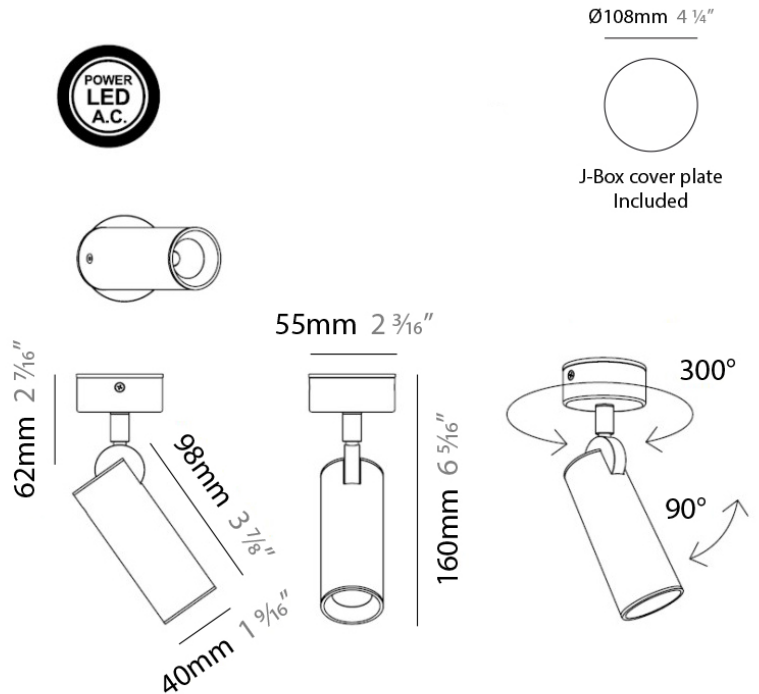

PROJECT	
TYPE	
NOTES	
QUANTITY	
DATE	

TUB LED SURFACE

D92103

GENERAL

Series: Tub LED
Brand: Milan
Division: Design
Mounting Type: Surface
Mounting Location: Wall / Ceiling
Subcategory: Spots

PHYSICAL

Diameter (mm): 55
Diameter (in): 2 ³/₁₆
Height (mm): 160
Height (in): 6 ⁵/₁₆
Extension (mm): 160
Extension (in): 6 ⁵/₁₆
Weight (kg): 1.4
Weight (lbs): 3

ELECTRICAL

Lamp Type: LED
Input Wattage (W): 4
Max. Wattage Per Lamp (W): 4
Dimming: Electronic Low Voltage Dimming
Input Voltage (V): 120

LED

Number of LEDs: 1
Color Temperature (°K): 2700
Nominal Lumen (lm): 300
CRI: >80 CRI

OPTICAL

RATINGS AND CERTIFICATIONS

Certified By: CSA Certified to UL and CSA Standards
IP rating: IP20