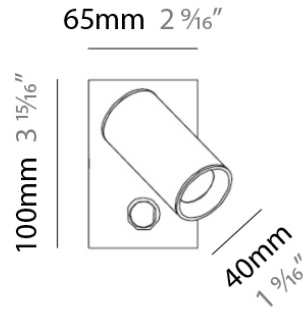

PROJECT	
TYPE	
NOTES	
QUANTITY	
DATE	

TUB LED SURFACE

D93203

GENERAL

Series: Tub LED
Brand: Milan
Division: Design
Mounting Type: Surface
Mounting Location: Wall
Subcategory: Spots

PHYSICAL

Diameter (mm): 40
Diameter (in): 1 ⁹/₁₆
Length (mm): 70
Length (in): 2 ³/₄
Height (mm): 100
Height (in): 3 ¹⁵/₁₆
Extension (mm): 120
Extension (in): 4 ³/₄

ELECTRICAL

Lamp Type: LED
Max. Wattage Per Lamp (W): 4
Dimming: Electronic Low Voltage Dimming
Driver Included: No
Lamp Voltage (V): 120

LED

Number of LEDs: 1
Color Temperature (°K): 2700
Nominal Lumen (lm): 300
CRI: >80 CRI

OPTICAL

RATINGS AND CERTIFICATIONS

Certified By: Certified for North American Standards
IP rating: IP20