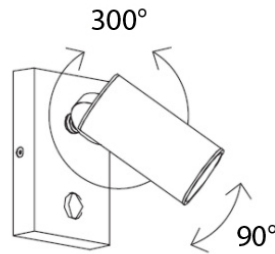

PROJECT	
TYPE	
NOTES	
QUANTITY	
DATE	

TUB LED SURFACE

D93203

GENERAL

Series: Tub LED
Brand: Milan
Division: Design
Mounting Type: Surface
Mounting Location: Wall
Subcategory: Spots

PHYSICAL

Diameter (mm): 40
Diameter (in): 1 ⁹/₁₆
Length (mm): 70
Length (in): 2 ³/₄
Height (mm): 100
Height (in): 3 ¹⁵/₁₆
Extension (mm): 120
Extension (in): 4 ³/₄

ELECTRICAL

Lamp Type: LED
Max. Wattage Per Lamp (W): 4
Dimming: Electronic Low Voltage Dimming
Driver Included: No
Lamp Voltage (V): 120

LED

Number of LEDs: 1
Color Temperature (°K): 2700
Nominal Lumen (lm): 300
CRI: >80 CRI

OPTICAL

RATINGS AND CERTIFICATIONS

Certified By: Certified for North American Standards
IP rating: IP20