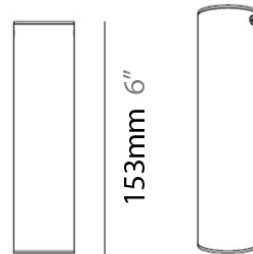

Ø108mm 4 1/4"

J-Box cover plate
Included

40mm 1 9/16"