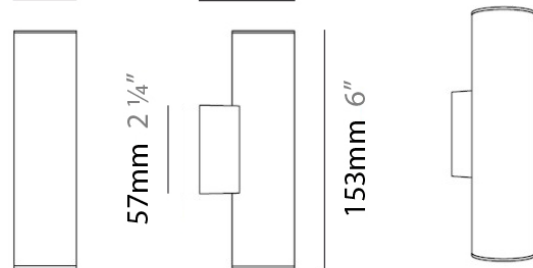

Shape: Cylinder
 Diameter (mm): 108
 Diameter (in): 4 1/4
 Length (mm): 40
 Length (in): 1 9/16
 Height (mm): 103
 Height (in): 4 1/16
 Extension (mm): 61
 Extension (in): 2 3/8
 Light Distribution: Uplight
 Weight (kg): 1.4
 Weight (lbs): 3
 Fixture Finish: Chrome
 Fixture Material: Metal

PROJECT	
TYPE	
NOTES	
QUANTITY	
DATE	

GENERAL

Series: Tub LED
 Brand: Milan
 Division: Design
 Mounting Type: Surface
 Mounting Location: Wall
 Subcategory: Up/Down Light

PHYSICAL

Shape: Cylinder
 Diameter (mm): 108
 Diameter (in): 4 1/4
 Length (mm): 40
 Length (in): 1 9/16
 Height (mm): 153
 Height (in): 6
 Extension (mm): 61
 Extension (in): 2 3/8
 Light Distribution: Direct / Indirect
 Weight (kg): 1.4
 Weight (lbs): 3
 Fixture Finish: WHI
 Fixture Material: Metal

OPTICAL

RATINGS AND CERTIFICATIONS

Certified By: CSA Certified to UL and CSA Standards
 IP rating: IP20

Ø108mm 4 1/4"

J-Box cover plate Included

40mm 1 9/16" 61mm 2 3/8"

PROJECT	
TYPE	
NOTES	
QUANTITY	
DATE	

TUB LED SURFACE

D93203

GENERAL

Series: Tub LED
 Brand: Milan
 Division: Design
 Mounting Type: Surface
 Mounting Location: Wall
 Subcategory: Spots

PHYSICAL

Diameter (mm): 40
 Diameter (in): 1 ⁹/₁₆
 Length (mm): 70
 Length (in): 2 ³/₄
 Height (mm): 100
 Height (in): 3 ¹⁵/₁₆
 Extension (mm): 120
 Extension (in): 4 ³/₄