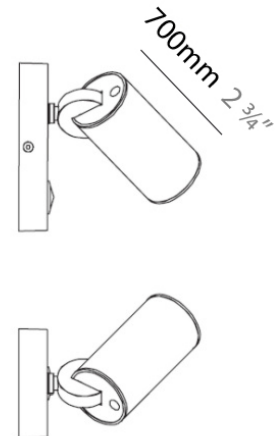

PROJECT	
TYPE	
NOTES	
QUANTITY	
DATE	

TUB LED SURFACE

D93203

GENERAL

Series: Tub LED
Brand: Milan
Division: Design
Mounting Type: Surface
Mounting Location: Wall
Subcategory: Spots

PHYSICAL

Diameter (mm): 40
Diameter (in): 1 ⁹/₁₆
Length (mm): 70
Length (in): 2 ³/₄
Height (mm): 100
Height (in): 3 ¹⁵/₁₆
Extension (mm): 120
Extension (in): 4 ³/₄

ELECTRICAL

Lamp Type: LED
Max. Wattage Per Lamp (W): 4
Dimming: Electronic Low Voltage Dimming
Driver Included: No
Lamp Voltage (V): 120

LED

Number of LEDs: 1
Color Temperature (°K): 2700
Nominal Lumen (lm): 300
CRI: >80 CRI

OPTICAL

RATINGS AND CERTIFICATIONS

Certified By: Certified for North American Standards
IP rating: IP20